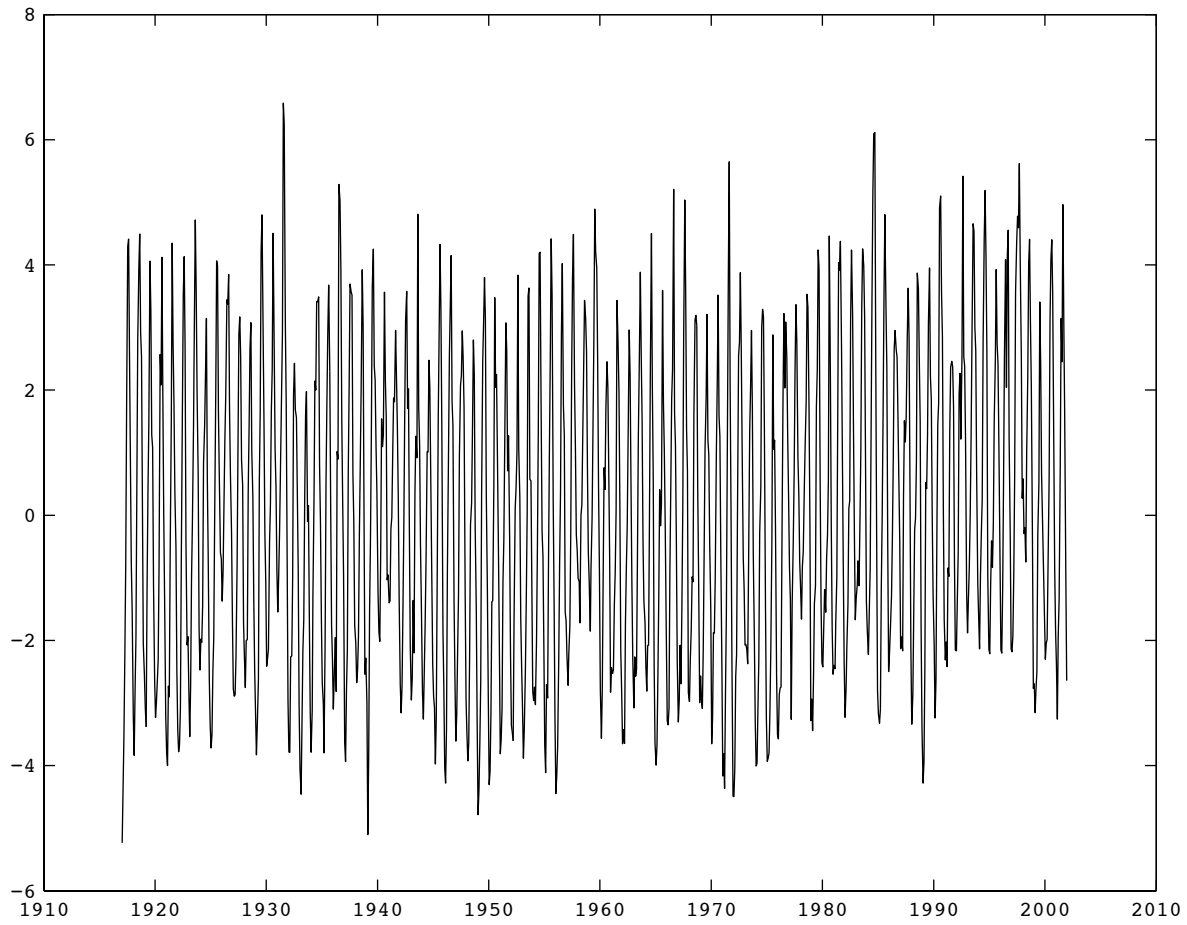

SST Time Series

SST Time Series with mean removed

SST Time Series with mean removed - red line is seasonal cycle

Zoom on Time Series

Variance associated with each frequency=SPECTRA