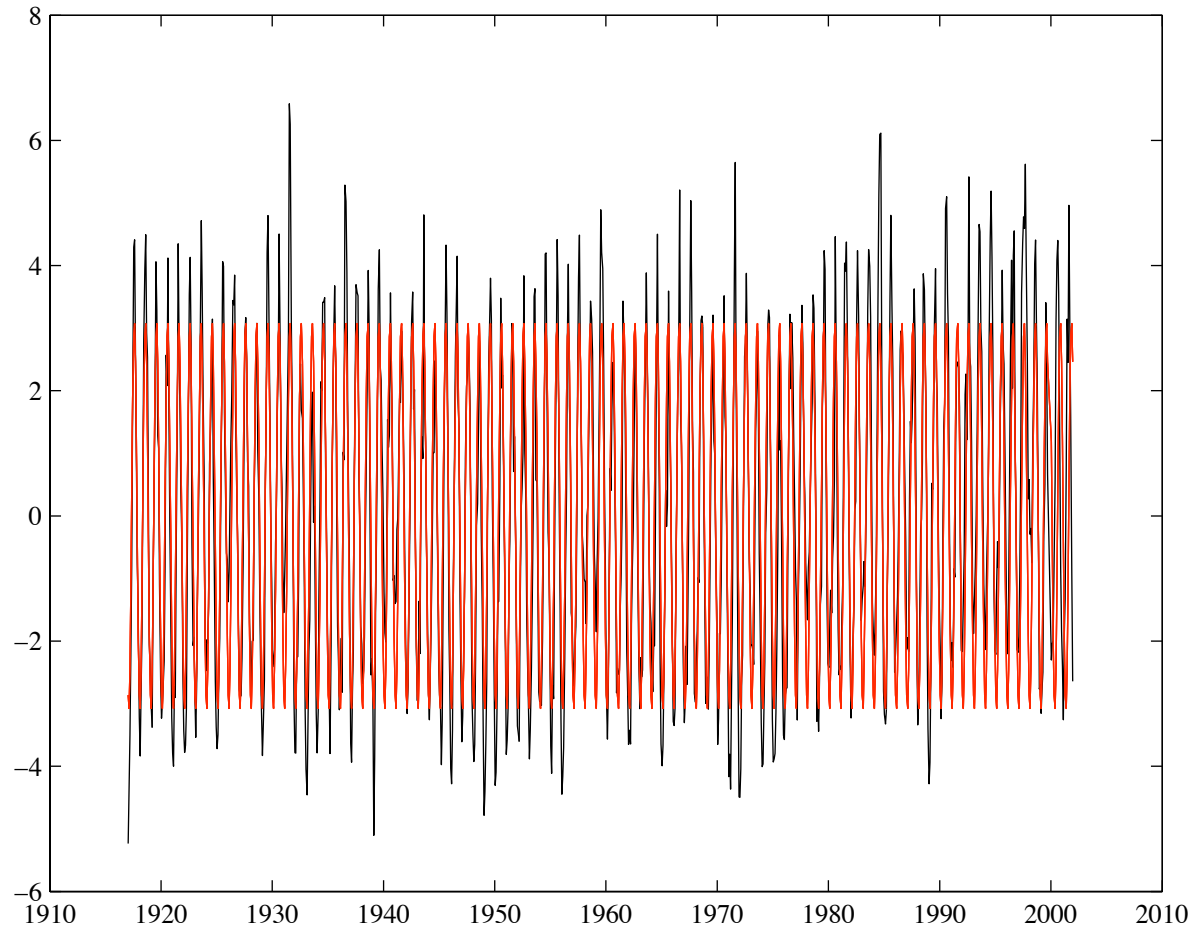

SST Time Series

SST Time Series with mean removed

SST Time Series with mean removed - red line is seasonal cycle

Zoom on Time Series

Variance associated with each frequency=SPECTRA