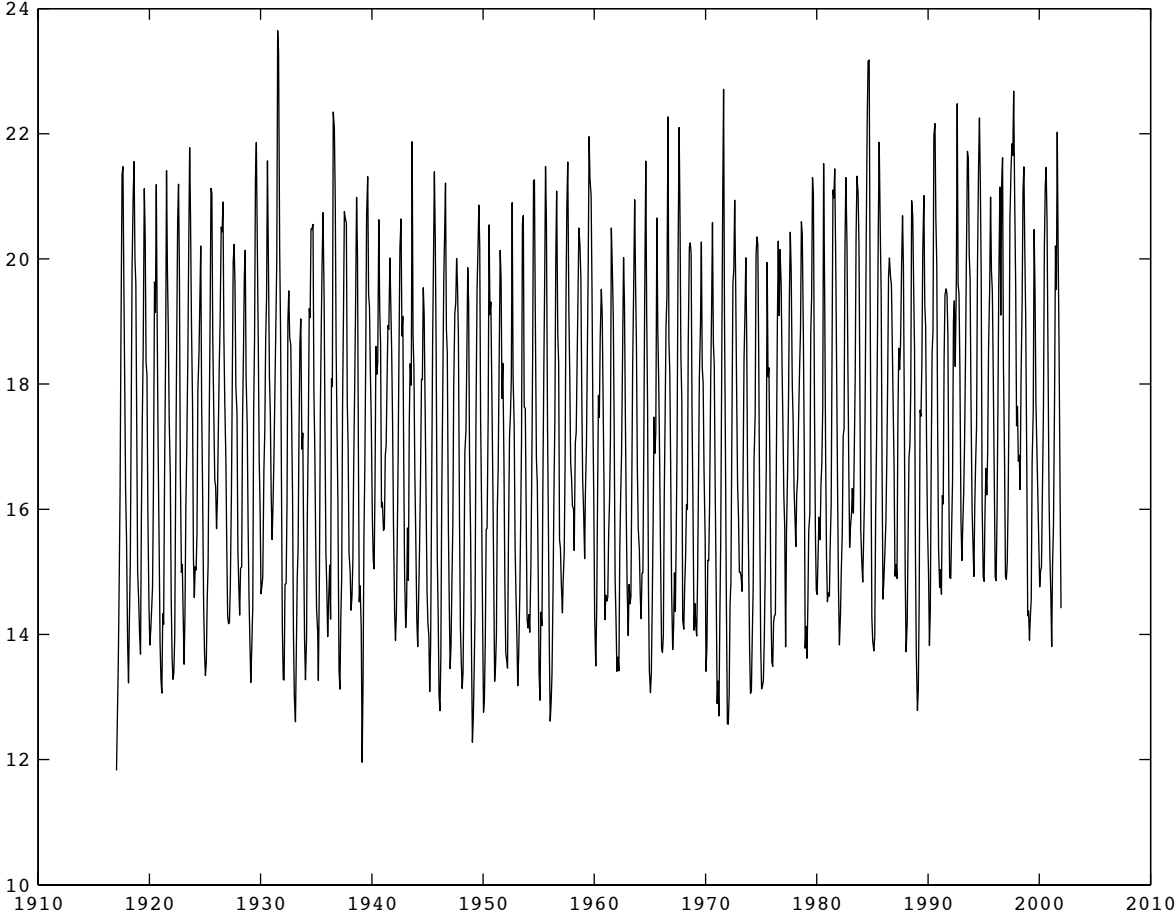

SST Time Series

SST Time Series with mean removed

SST Time Series with mean removed - red line is seasonal cycle

Zoom on Time Series

Variance associated with each frequency=SPECTRA