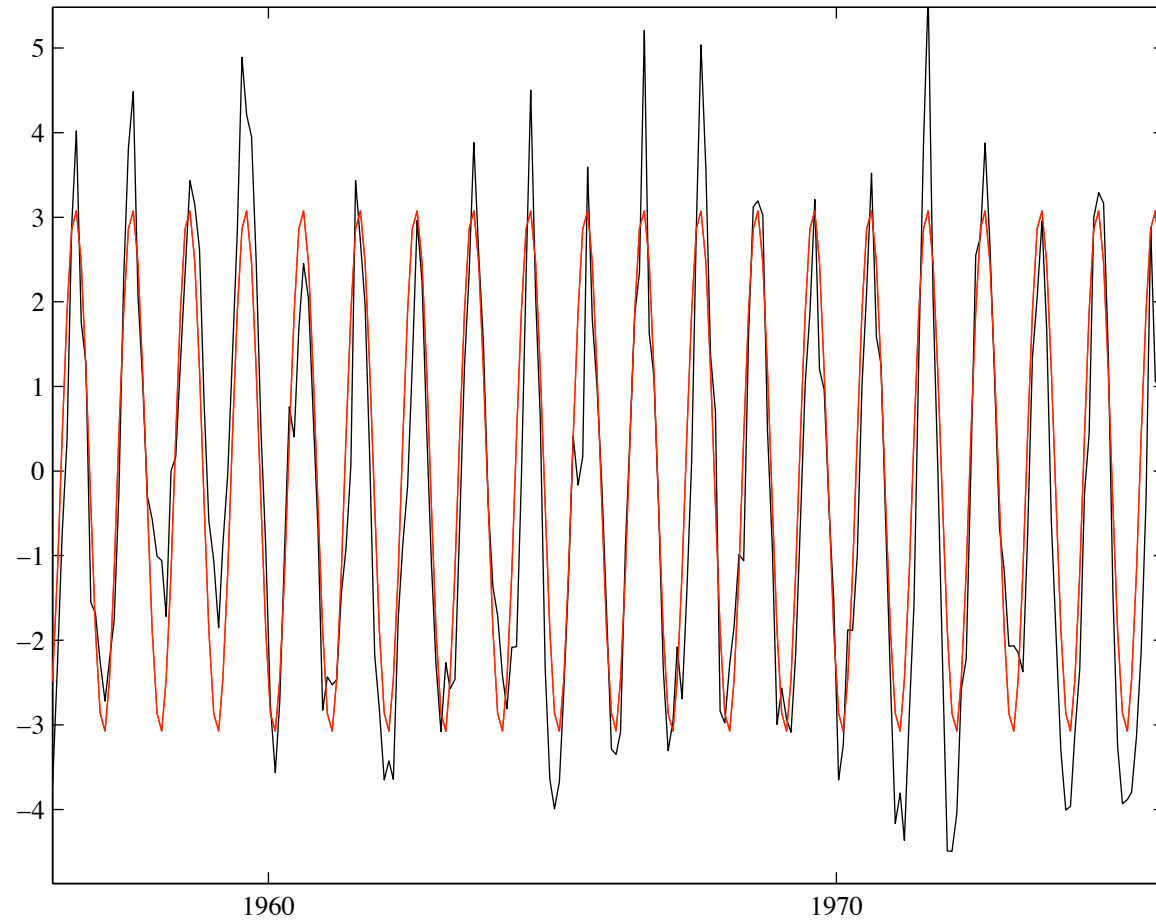

SST Time Series

SST Time Series with mean removed

SST Time Series with mean removed - red line is seasonal cycle

Zoom on Time Series

Variance associated with each frequency=SPECTRA